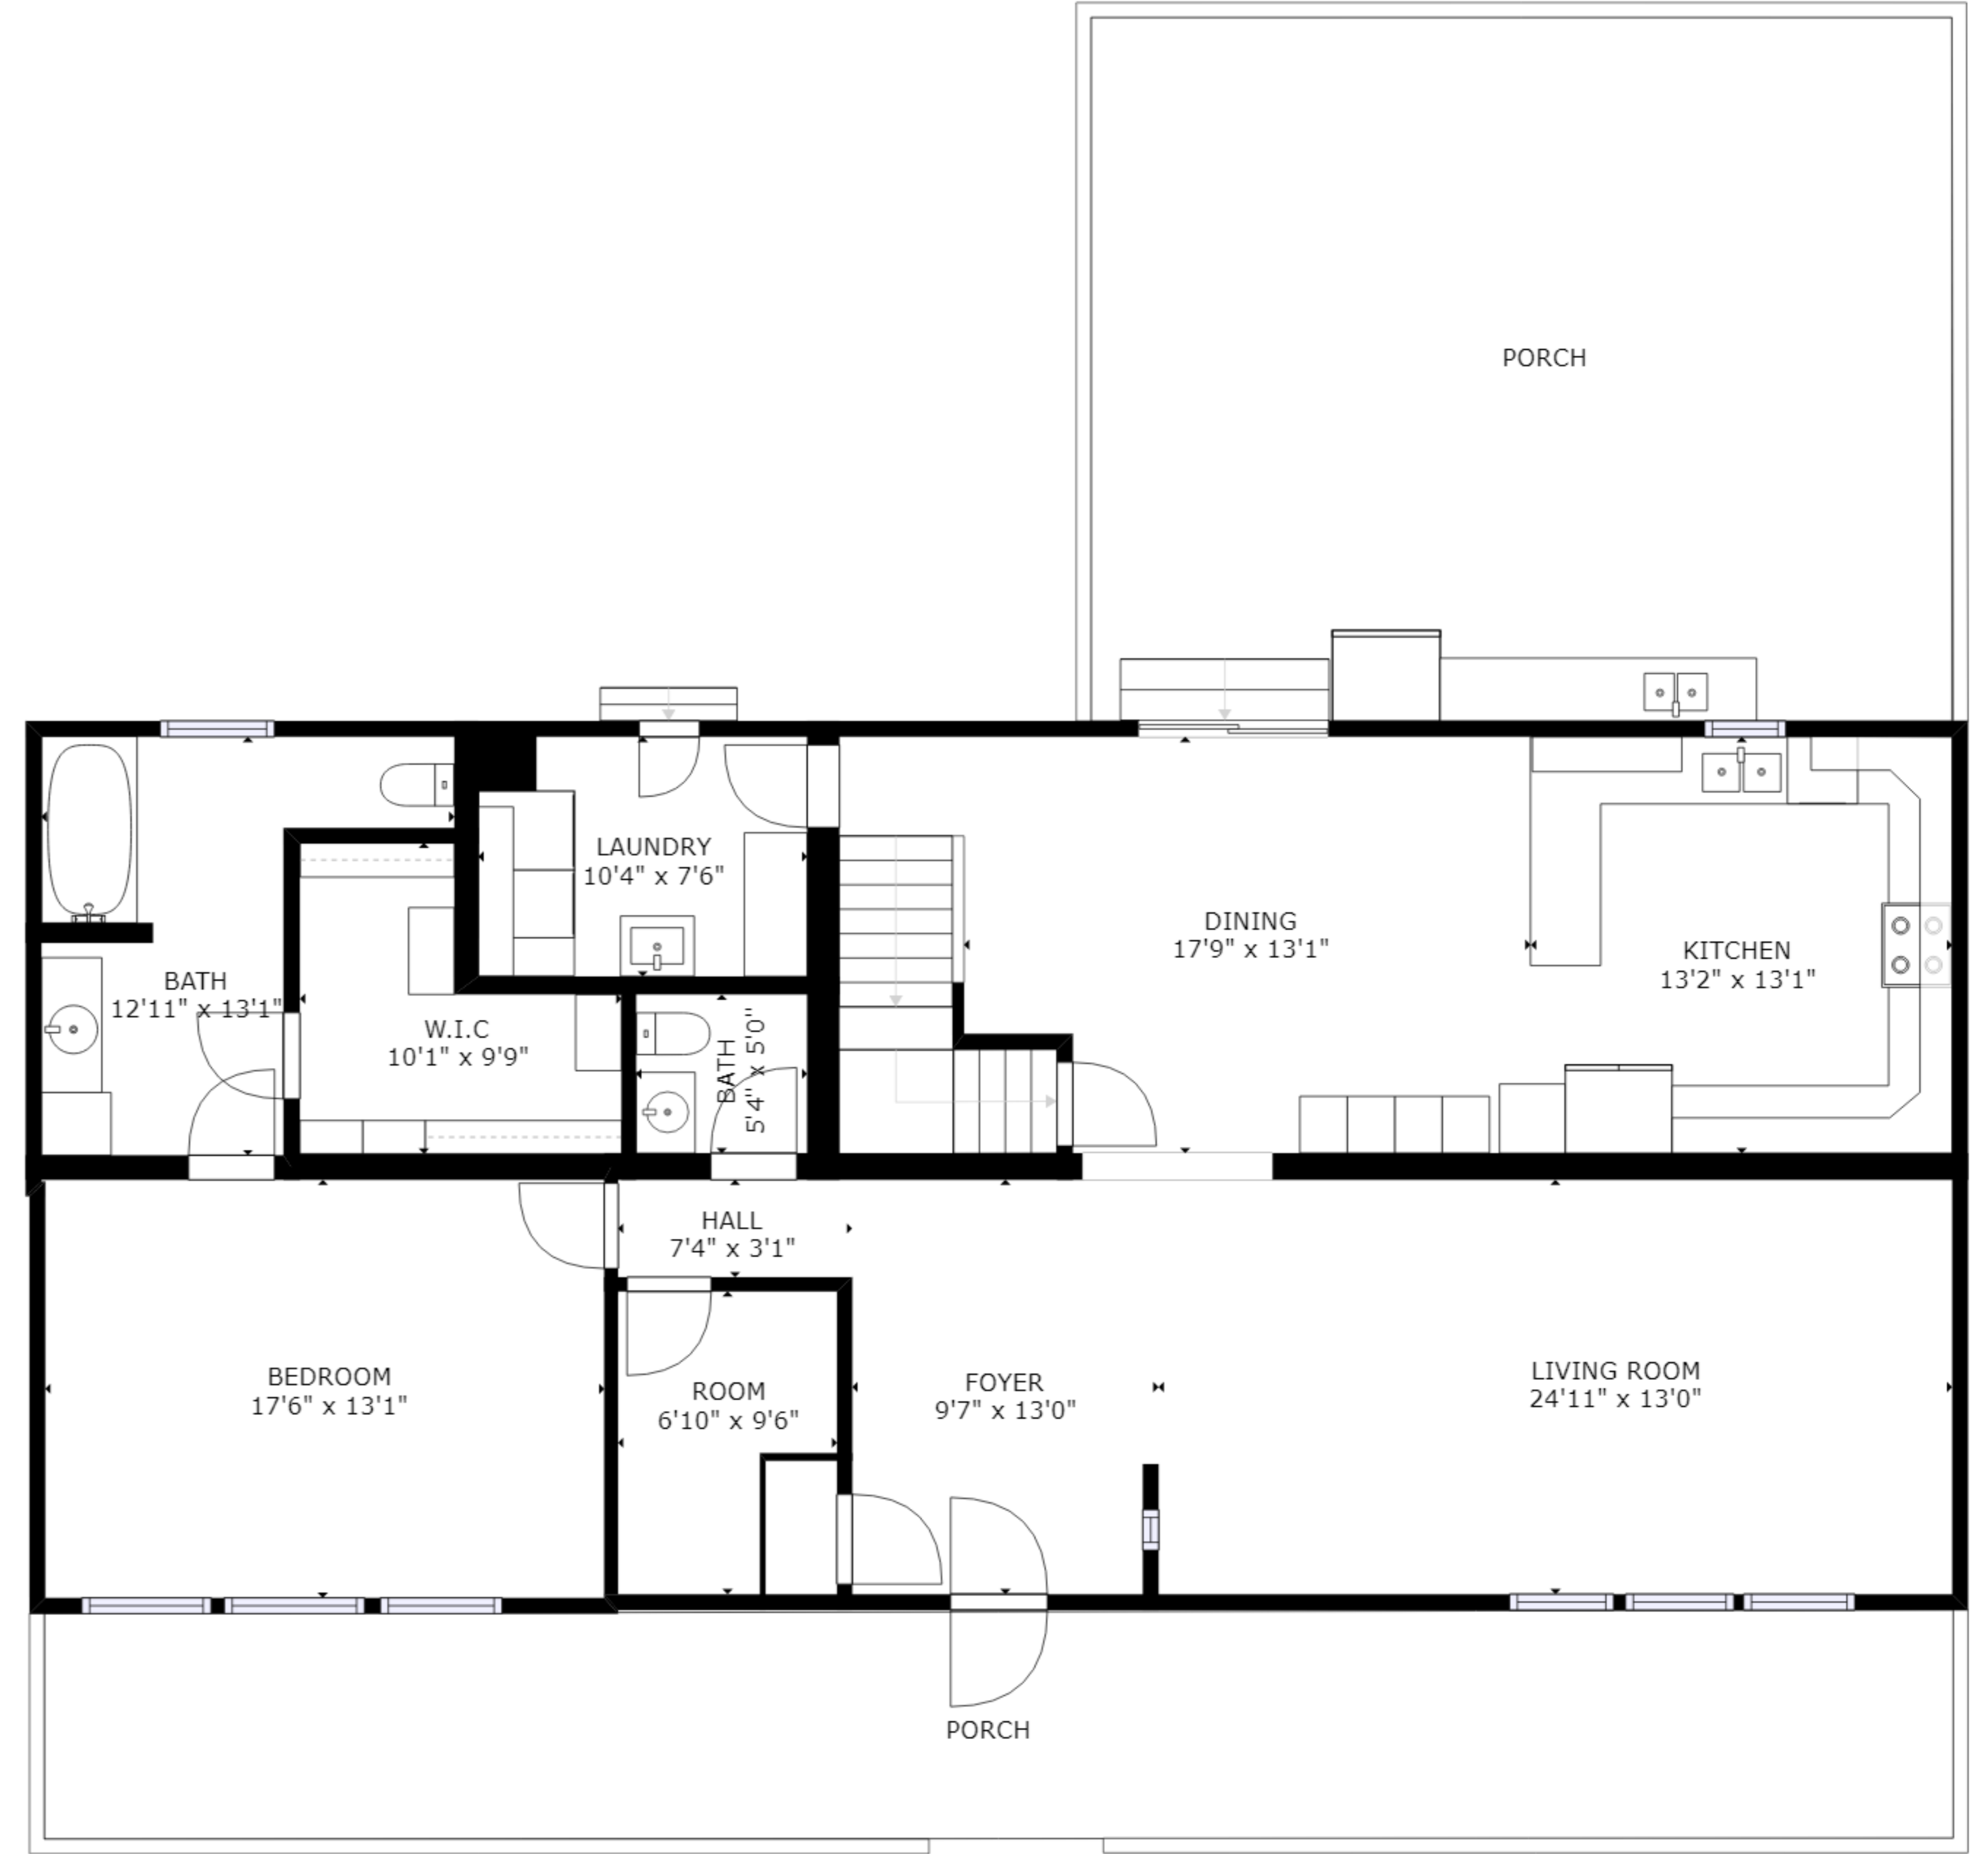

FLOOR 1

FLOOR 3

FLOOR 2

GROSS INTERNAL AREA
 FLOOR 1: 1266 sq ft, FLOOR 2: 1438 sq ft
 FLOOR 3: 778 sq ft
 TOTAL: 3482 sq ft
 SIZES AND DIMENSIONS ARE APPROXIMATE, ACTUAL MAY VARY.